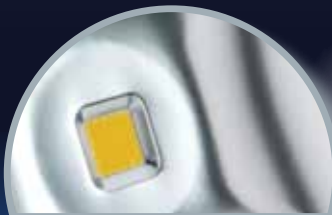

FLEX

10W-120W LED Floodlights

IP65 rated | high power | energy saving

Why is FLEX better?

Here are just a few good reasons...

FLEX is a new type of LED floodlight.

With FLEX, you're investing in a new level of build quality, world class components and reliability. These products have been precision engineered to deliver the lowest cost and high efficiency solution you demand as a real professional.

EXCELLENT ILLUMINATION

State of the art LEDs combine with high quality polished reflector for maximum light output